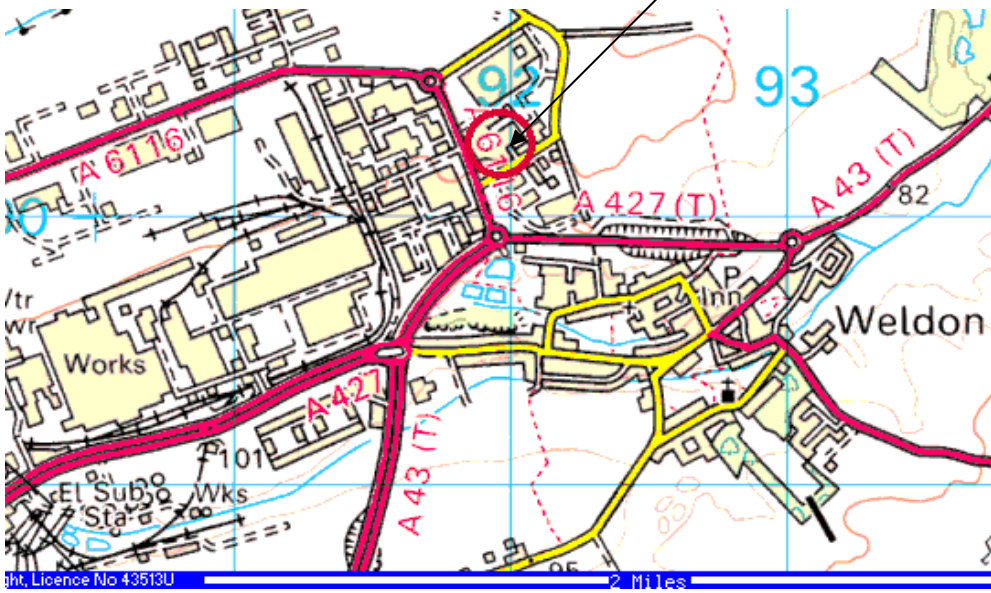

Directions to Corby Office

Brisbane House
Corbygate Business Park
Priors Haw Road
Corby
Northamptonshire
NN17 5JG
Tel: 01536 403304

Brisbane House
Corbygate Business
Park
Priors Haw Road
Corby
Northamptonshire
NN17 5JG
Tel: 01536 403304