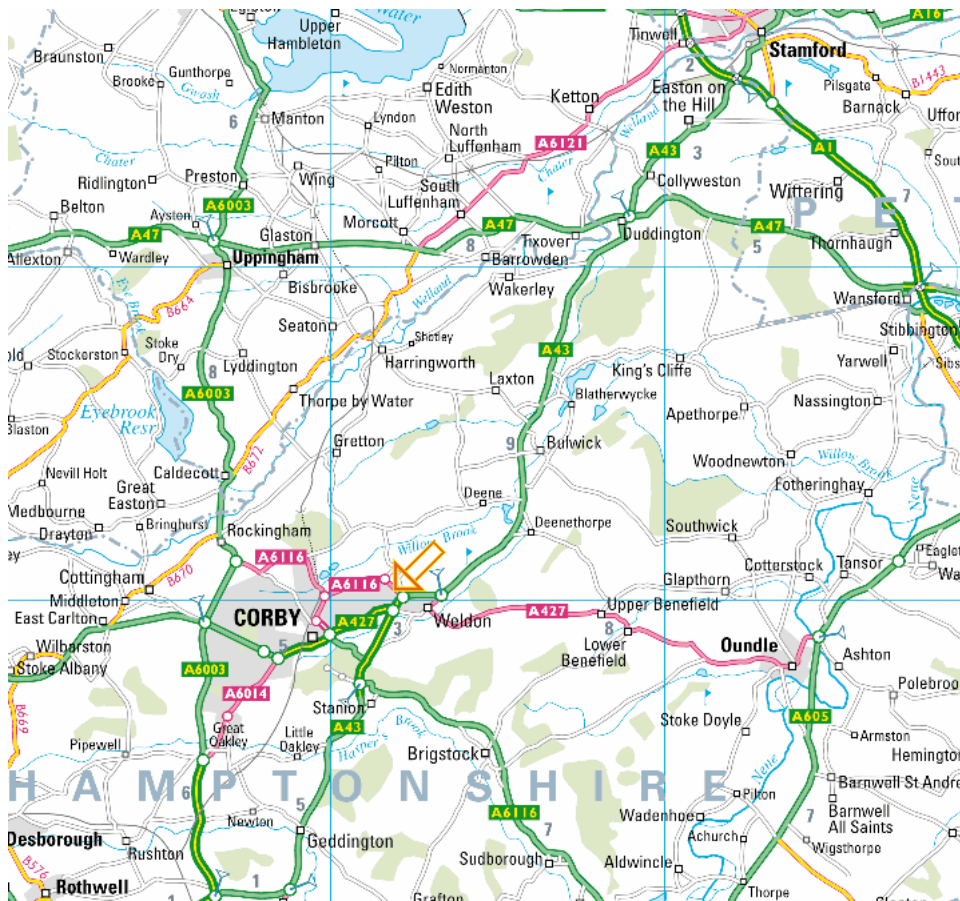

Directions to Corby Office

Brisbane House
Corbygate Business Park
Priors Haw Road
Corby
Northamptonshire
NN17 5JG
Tel: 01536 403304

Brisbane House
Corbygate Business
Park
Priors Haw Road
Corby
Northamptonshire
NN17 5JG
Tel: 01536 403304