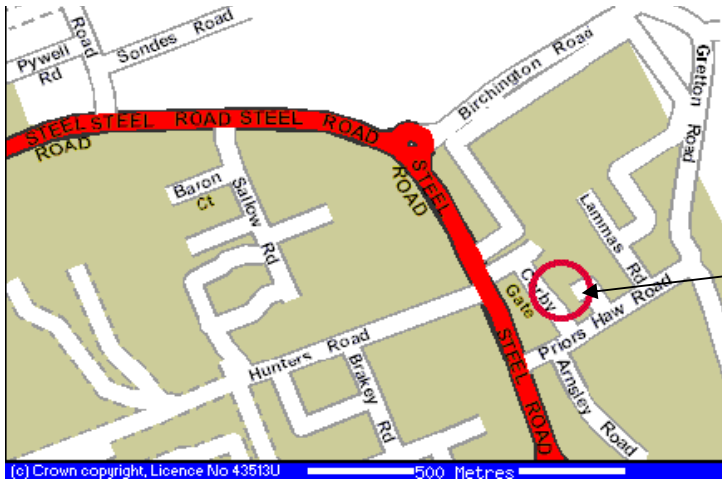

Directions to Corby Office

Brisbane House
Corbygate Business Park
Priors Haw Road
Corby
Northamptonshire
NN17 5JG
Tel: 01536 403304

Brisbane House
Corbygate Business
Park
Priors Haw Road
Corby
Northamptonshire
NN17 5JG
Tel: 01536 403304